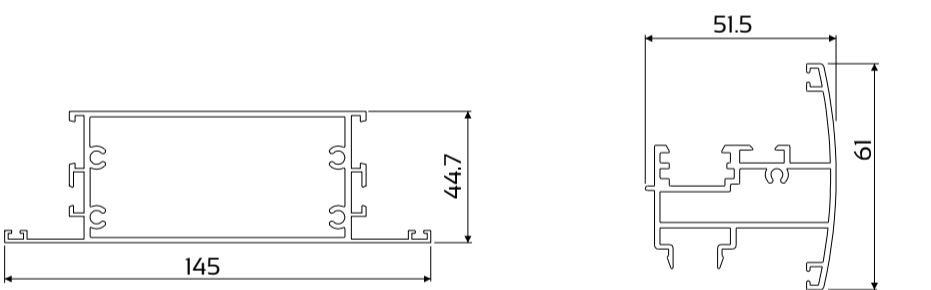

DIE No. W56704 Mullion Extra HD 110mm

DIE No. W55250 Astragal Rounded

DIE No. W56710 Mullion 110mm Jumbo

DIE No. W55481 Midrail 101mm