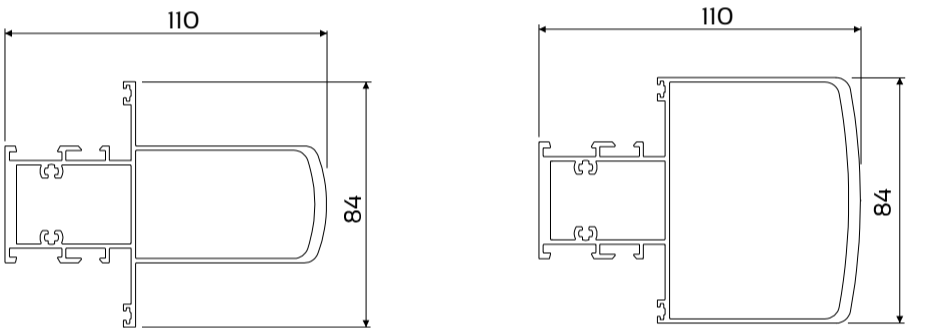

DIE No. W55247 Mullion 44mm Flat

DIE No. W56710 Mullion 110mm Jumbo

DIE No. W55480 Mullion 73mm Decorative

DIE No. W55978 Mullion 100mm Rounded

DIE No. W56704 Mullion Extra HD 110mm