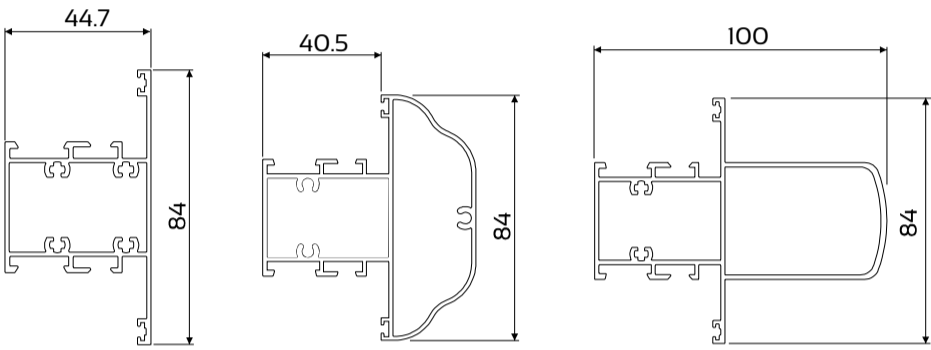

### Elevations & Sections

**DIE No. W55750** Frame 52mm Tilt & Slide

**DIE No. W55253** Sash 72mm

**DIE No. W55255** Sash 94mm

**DIE No. W55247** Mullion 44mm Flat

**DIE No. W55480** Mullion 73mm Decorative