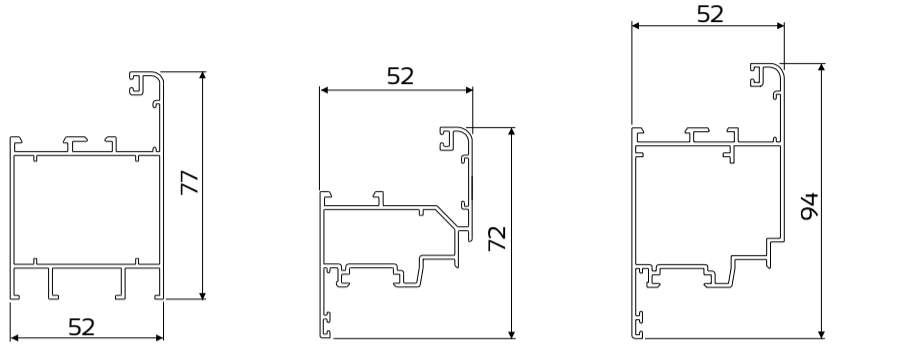

### Elevations & Sections

**DIE No. W55750** Frame 52mm Tilt & Slide

**DIE No. W55253** Sash 72mm

**DIE No. W55255** Sash 94mm

**DIE No. W55247** Mullion 44mm Flat

**DIE No. W55480** Mullion 73mm Decorative