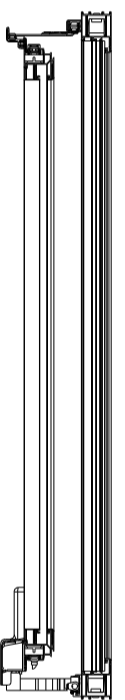

SECTION B-B
Section not to scale