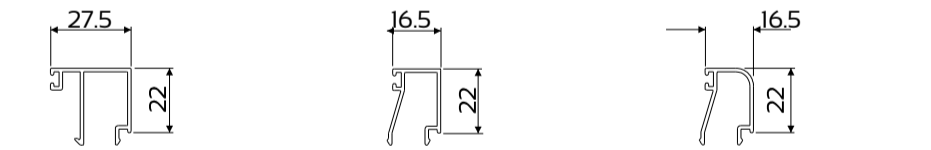

DIE No. W55481 Midrail 101mm

DIE No. W31265 Bead D/Glazing Square

DIE No. W31266* Bead 24mm Rounded

DIE No. W55250 Astragal Rounded

DIE No. W31271 Bead 13mm Square