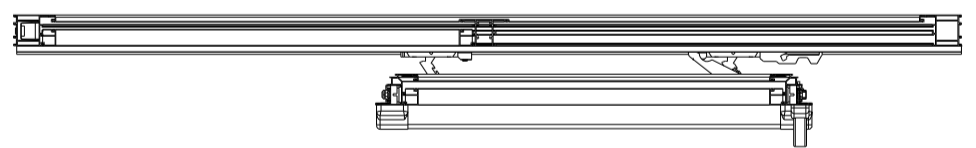

**DIE No. W31265** Bead D/Glazing Square

**DIE No. W31266\*** Bead 24mm Rounded

**DIE No. W32208** Bead 13mm Rounded Clip

**DIE No. W31263** Drip Rail

**DIE No. W32657** Bead 35.5mm D/Glazing

**DIE No. W31273** Bead 27mm Square

**SECTION A-A**  
Section not to scale

**SECTION B-B**  
Section not to scale

**SECTION C-C**  
Section not to scale

\* - Non-Stock Item