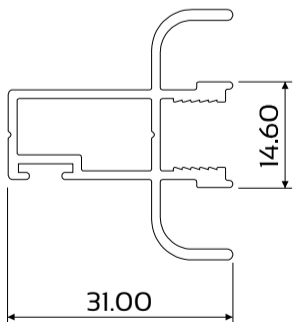

Profiles

Elevations & Sections

DIE No. W54891 Shower Frame Head/Sill

DIE No. W54890 Shower Return Panel Stile

DIE No. W30637 SEAL Shower Compensating Channel

DIE No. W30638 Shower Return Adaptor

DIE No. W54889 Shower Door Stile

DIE No. W54888 Shower Door Head/Sill

DIE No. W55637 Shower Door Stile

DIE No. W30639 Shower Frame Jamb