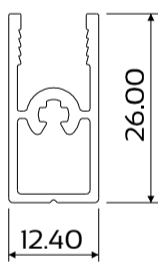

Profiles

Elevations & Sections

DIE No. W54891 Shower Frame Head/Sill

DIE No. W54890 Shower Return Panel Stile

DIE No. W30637 SEAL Shower Compensating Channel

DIE No. W30638 Shower Return Adaptor

DIE No. W54889 Shower Door Stile

DIE No. W54888 Shower Door Head/Sill

DIE No. W55637 Shower Door Stile

DIE No. W30639 Shower Frame Jamb