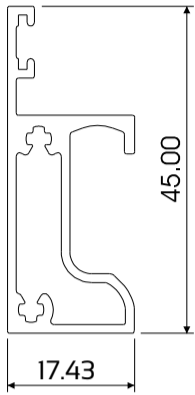

Profiles

Elevations & Sections

DIE No. W54891 Shower Frame Head/Sill

DIE No. W54890 Shower Return Panel Stile

DIE No. W30637 SEAL Shower Compensating Channel

DIE No. W30638 Shower Return Adaptor

DIE No. W54889 Shower Door Stile

DIE No. W54888 Shower Door Head/Sill

DIE No. W55637 Shower Door Stile

DIE No. W30639 Shower Frame Jamb