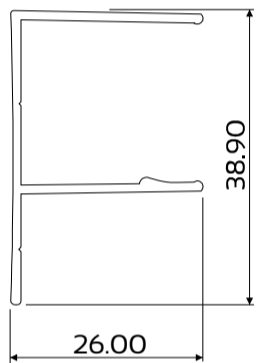

Profiles

Elevations & Sections

DIE No. W54891 Shower Frame Head/Sill

DIE No. W54890 Shower Return Panel Stile

DIE No. W30637 SEAL Shower Compensating Channel

DIE No. W30638 Shower Return Adaptor

DIE No. W54889 Shower Door Stile

DIE No. W54888 Shower Door Head/Sill

DIE No. W55637 Shower Door Stile

DIE No. W30639 Shower Frame Jamb