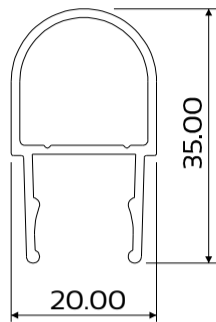

Profiles

Elevations & Sections

DIE No. W54891 Shower Frame Head/Sill

DIE No. W54890 Shower Return Panel Stile

DIE No. W30637 SEAL Shower Compensating Channel

DIE No. W30638 Shower Return Adaptor

DIE No. W54889 Shower Door Stile

DIE No. W54888 Shower Door Head/Sill

DIE No. W55637 Shower Door Stile

DIE No. W30639 Shower Frame Jamb