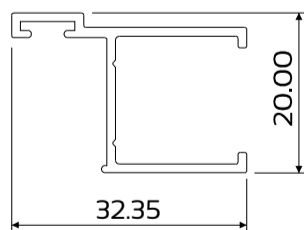

Profiles

Elevations & Sections

DIE No. W54891 Shower Frame Head/Sill

DIE No. W54890 Shower Return Panel Stile

DIE No. W30637 SEAL Shower Compensating Channel

DIE No. W30638 Shower Return Adaptor

DIE No. W54889 Shower Door Stile

DIE No. W54888 Shower Door Head/Sill

DIE No. W55637 Shower Door Stile

DIE No. W30639 Shower Frame Jamb