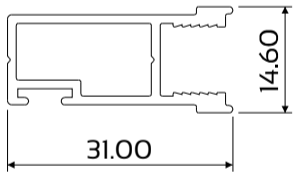

Profiles

Elevations & Sections

DIE No. W54891 Shower Frame Head/Sill

DIE No. W54890 Shower Return Panel Stile

DIE No. W30637 SEAL Shower Compensating Channel

DIE No. W30638 Shower Return Adaptor

DIE No. W54889 Shower Door Stile

DIE No. W54888 Shower Door Head/Sill

DIE No. W55637 Shower Door Stile

DIE No. W30639 Shower Frame Jamb