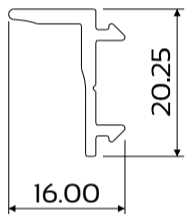

Profiles

Elevations & Sections

DIE No. W54891 Shower Frame Head/Sill

DIE No. W54890 Shower Return Panel Stile

DIE No. W30637 SEAL Shower Compensating Channel

DIE No. W30638 Shower Return Adaptor

DIE No. W54889 Shower Door Stile

DIE No. W54888 Shower Door Head/Sill

DIE No. W55637 Shower Door Stile

DIE No. W30639 Shower Frame Jamb