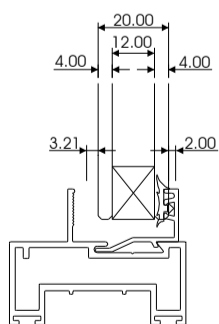

crealco | PIVOT 38 WINDOW (38mm)

Profiles

●-GWG-O4Y

Elevations & Sections