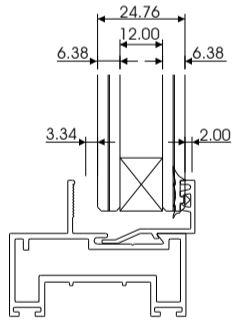

crealco | PIVOT 38 WINDOW (38mm)

Profiles

●-GWG-O4Y

Elevations & Sections