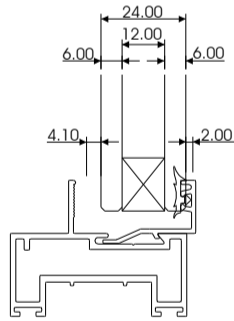

crealco | PIVOT 38 WINDOW (38mm)

Profiles

●-GWG-OIG

Elevations & Sections