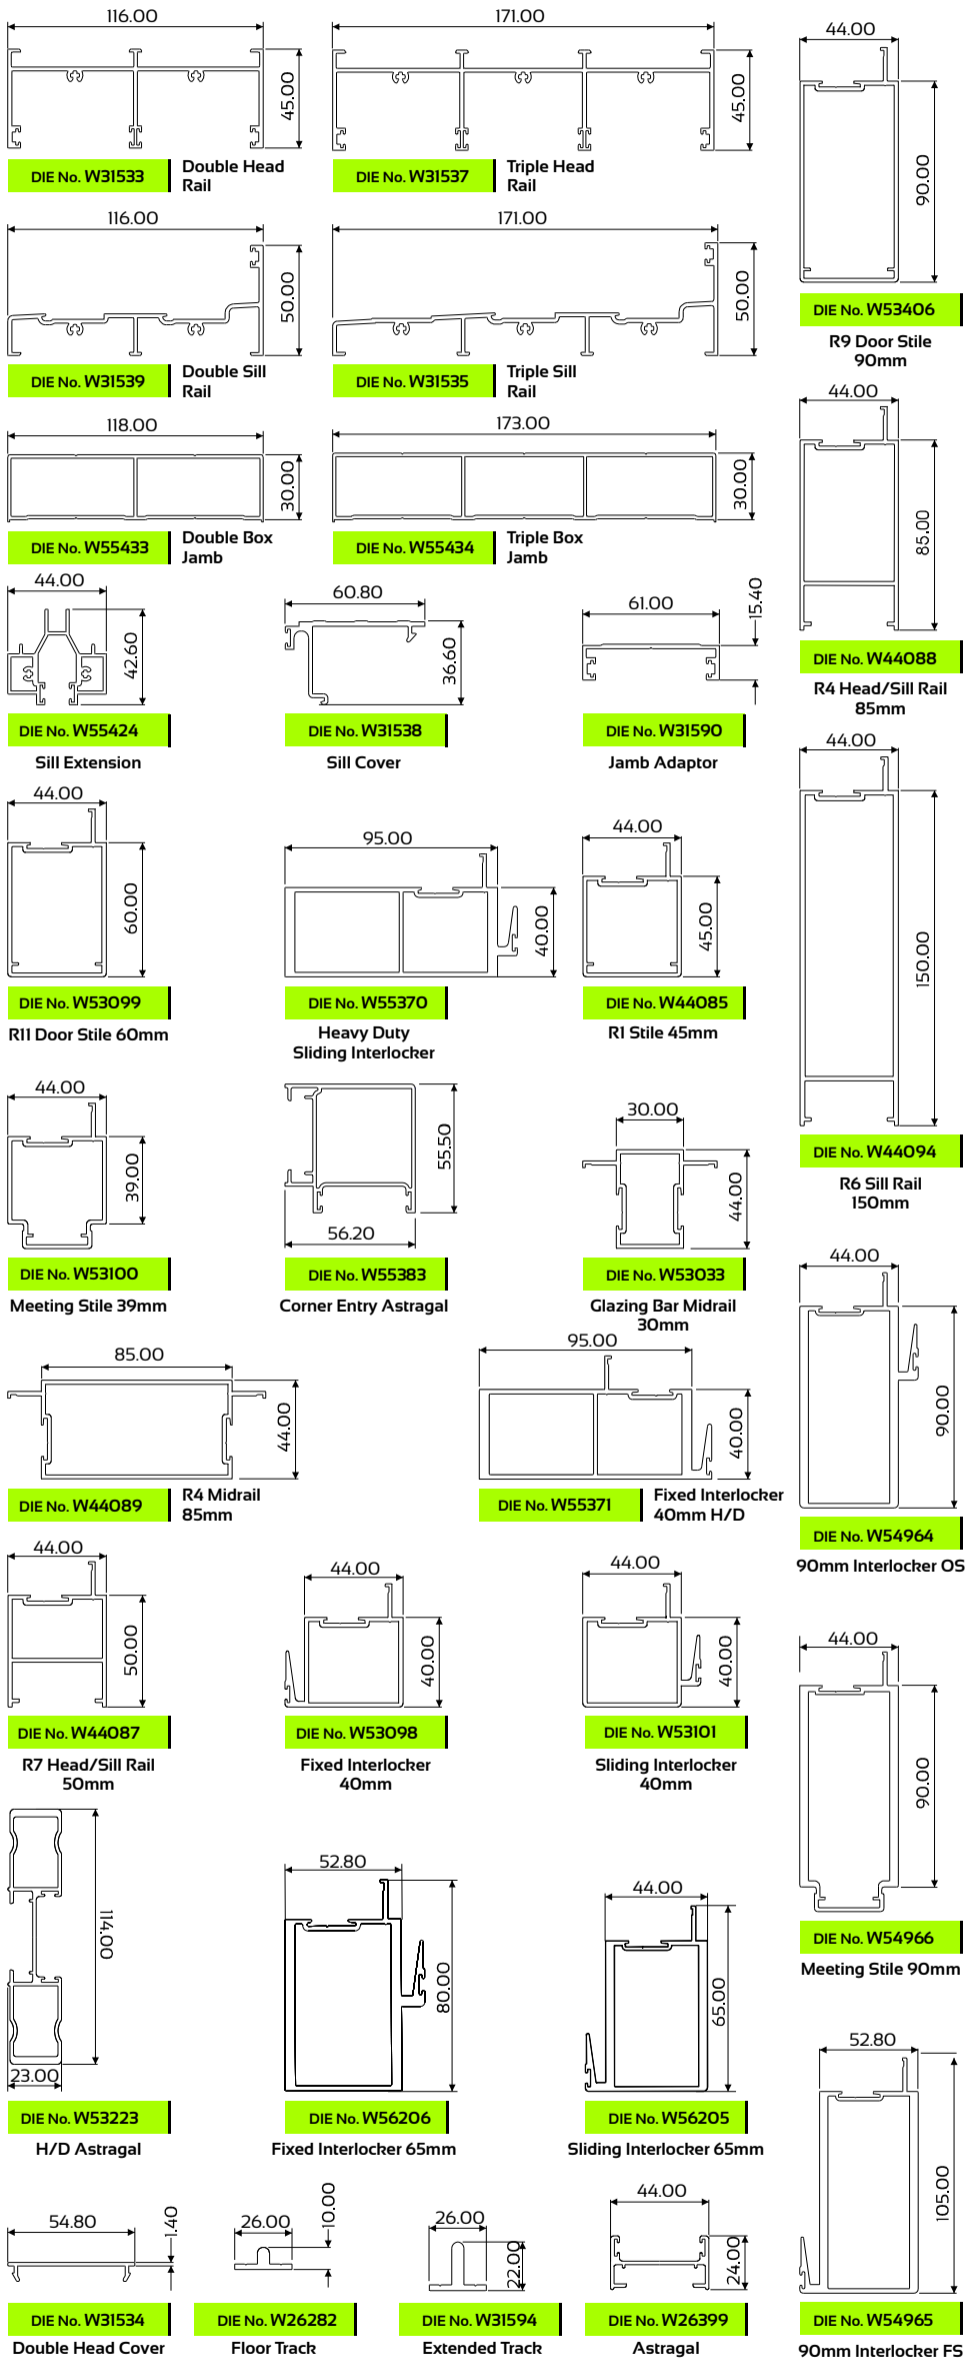

crealco

PALACE
HIGH PERFORMANCE SLIDING DOOR

Profiles

Elevations & Sections

Disclaimer: The right to make alterations is reserved.

Please refer to system manual for additional information

© Copyright 2015, Wispeco (Pty) Ltd.

November 2015

5 Nywerheid Street
George Industrial
Fax: (044) 873 4634
Tel: (044) 873 4639
(044) 873 4664
Contact : Izaan Keller
Izaan.kell@gmail.com