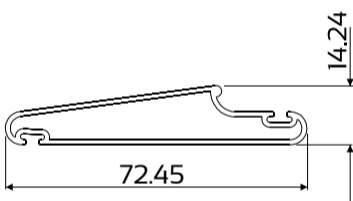

crealco

HORIZON

ADJUSTABLE SHUTTERS FOR WINDOWS AND DOORS

Profiles

Elevations & Sections

DIE No. W56087 Horizon Stile 32mm

DIE No. W33021 Horizon Frame Standard

DIE No. W56085 Top/Btm Rail 32mm

DIE No. W56086 Midrail 32mm

DIE No. W55474 Horizon Top/Btm Louvre

DIE No. W55469 Adjustable Louvre

DIE No. W32846 Astragal T

DIE No. W33022 Horizon Frame Cap

DIE No. W32847 Horizon Shut Locking Bar

SECTION B-B
Section not to scale

SECTION A-A
Section not to scale