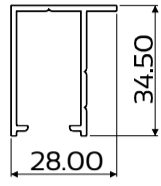

crealco

HORIZON

ADJUSTABLE SHUTTERS FOR WINDOWS AND DOORS

Profiles

Elevations & Sections

DIE No. W56087 Horizon Stile 32mm

DIE No. W33021 Horizon Frame Standard

DIE No. W56085 Top/Btm Rail 32mm

DIE No. W56086 Midrail 32mm

DIE No. W55474 Horizon Top/Btm Louvre

DIE No. W55469 Adjustable Louvre

DIE No. W32846 Astragal T

DIE No. W33022 Horizon Frame Cap

DIE No. W32847 Horizon Shut Locking Bar

SECTION B-B
Section not to scale

SECTION A-A
Section not to scale