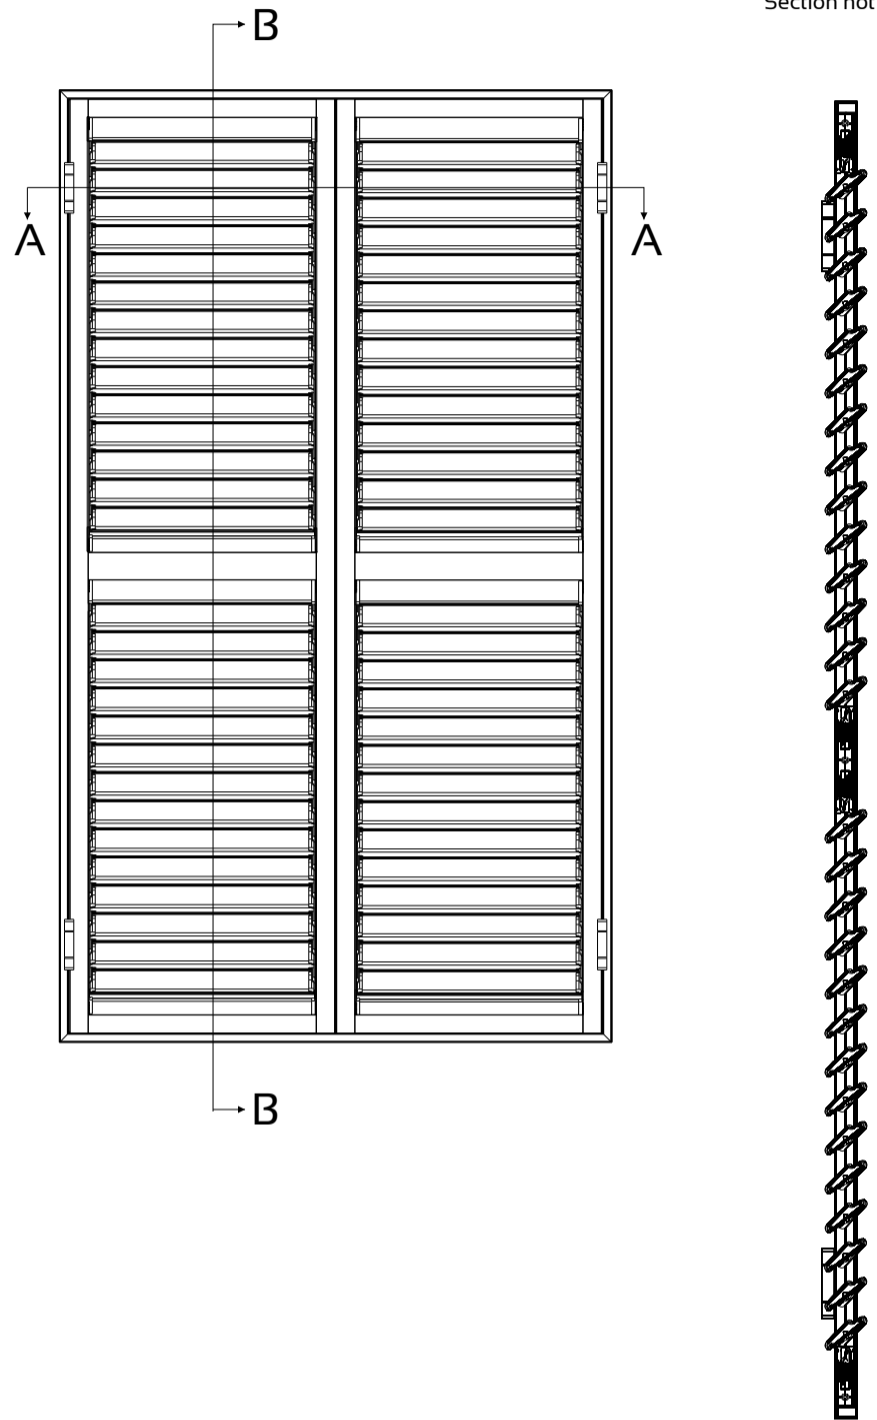

crealco

HORIZON

ADJUSTABLE SHUTTERS FOR WINDOWS AND DOORS

Profiles

Elevations & Sections

DIE No. W56087 Horizon Stile 32mm

DIE No. W33021 Horizon Frame Standard

DIE No. W56085 Top/Btm Rail 32mm

DIE No. W56086 Midrail 32mm

DIE No. W55474 Horizon Top/Btm Louvre

DIE No. W55469 Adjustable Louvre

DIE No. W32846 Astragal T

DIE No. W33022 Horizon Frame Cap

DIE No. W32847 Horizon Shut Locking Bar

SECTION B-B
Section not to scale

SECTION A-A
Section not to scale