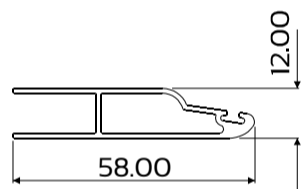

crealco

HORIZON

ADJUSTABLE SHUTTERS FOR WINDOWS AND DOORS

Profiles

Elevations & Sections

DIE No. W56087 Horizon Stile 32mm

DIE No. W33021 Horizon Frame Standard

DIE No. W56085 Top/Btm Rail 32mm

DIE No. W56086 Midrail 32mm

DIE No. W55474 Horizon Top/Btm Louvre

DIE No. W55469 Adjustable Louvre

DIE No. W32846 Astragal T

DIE No. W33022 Horizon Frame Cap

DIE No. W32847 Horizon Shut Locking Bar

SECTION B-B
Section not to scale

SECTION A-A
Section not to scale