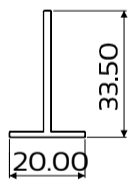

DIE No. W32846 Astragal T