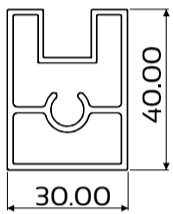

crealco

HORIZON

ADJUSTABLE SHUTTERS FOR WINDOWS AND DOORS

Profiles

Elevations & Sections

DIE No. W56087 Horizon Stile 32mm

DIE No. W33021 Horizon Frame Standard

DIE No. W56085 Top/Btm Rail 32mm

SECTION A-A
Section not to scale