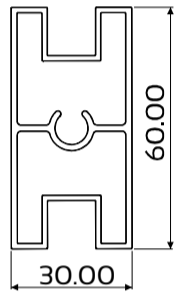

crealco

HORIZON

ADJUSTABLE SHUTTERS FOR WINDOWS AND DOORS

Profiles

Elevations & Sections

DIE No. W56087 Horizon Stile 32mm

DIE No. W33021 Horizon Frame Standard

DIE No. W56085 Top/Btm Rail 32mm

DIE No. W56086 Midrail 32mm

DIE No. W55474 Horizon Top/Btm Louvre

DIE No. W55469 Adjustable Louvre

DIE No. W32846 Astragal T

DIE No. W33022 Horizon Frame Cap

DIE No. W32847 Horizon Shut Locking Bar

SECTION B-B
Section not to scale

SECTION A-A
Section not to scale