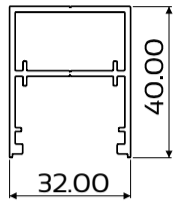

crealco

HORIZON

ADJUSTABLE SHUTTERS FOR WINDOWS AND DOORS

Profiles

Elevations & Sections

DIE No. W56087 Horizon Stile 32mm

DIE No. W33021 Horizon Frame Standard

DIE No. W56085 Top/Btm Rail 32mm

DIE No. W56086 Midrail 32mm

DIE No. W55474 Horizon Top/Btm Louvre

DIE No. W55469 Adjustable Louvre

DIE No. W32846 Astragal T

DIE No. W33022 Horizon Frame Cap

DIE No. W32847 Horizon Shut Locking Bar

SECTION B-B
Section not to scale

SECTION A-A
Section not to scale