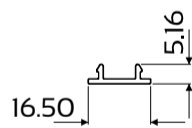

DIE No. W56086 Midrail 32mm

DIE No. W55474 Horizon Top/Btm Louvre

DIE No. W55469 Adjustable Louvre

DIE No. W32846 Astragal T

DIE No. W33022 Horizon Frame Cap

DIE No. W32847 Horizon Shut Locking Bar

SECTION B-B
Section not to scale

SECTION A-A
Section not to scale