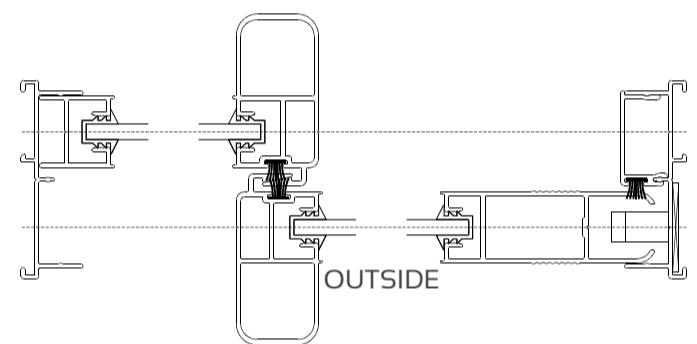

ROUGE

SLIDING DOOR

Product WallChart

OX PATIO DOOR ASSEMBLY

SECTION B-B
Section not to scale

SECTION A-A
Section not to scale

OXX PATIO DOOR ASSEMBLY

SECTION B-B
Section not to scale

SECTION A-A
Section not to scale

 DIE No. W34206 Rouge Frame Head	 DIE No. W34633 Rouge Head Rail Triple Track	 DIE No. W34208 Rouge Cover Threshold
 DIE No. W34247 Rouge Frame Jamb	 DIE No. W34634 Rouge Jamb Rail Triple Track	 DIE No. W34204 Rouge Cover Head
 DIE No. W34200 Rouge Frame Sill	 DIE No. W34635 Rouge Sill Rail Triple Track	 DIE No. W34636 Rouge Threshold Triple Track
 DIE No. W34207 Rouge Sash Head & Sill	 DIE No. W56834 Rouge Stile Lock	 DIE No. W34205 Rouge Stile Fixed
 DIE No. W56831 Rouge Interlocker	 DIE No. W56832 Rouge Interlocker 60mm	 DIE No. W34248 Rouge Cover Jamb
 DIE No. W56833 Rouge Interlocker 75mm	 DIE No. W34637 Rouge Adaptor Triple Track	
 DIE No. W57036 Rouge Meeting Stile Female	 DIE No. W57037 Rouge Meeting Stile Male	
 DIE No. W34638 Rouge Jamb Cover Triple Track	 DIE No. W34201 Rouge Sill Adaptor	