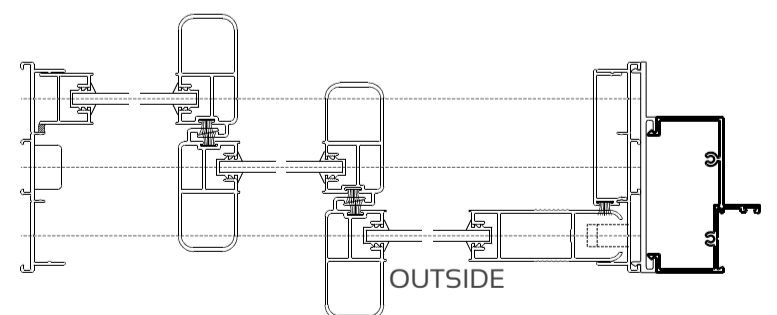

ROUGE

SLIDING DOOR

Product WallChart

OX PATIO DOOR ASSEMBLY

SECTION B-B
Section not to scale

SECTION A-A
Section not to scale

OXX PATIO DOOR ASSEMBLY

SECTION B-B
Section not to scale

SECTION A-A
Section not to scale

 DIE No. W34206 Rouge Frame Head	 DIE No. W34633 Rouge Head Rail Triple Track	 DIE No. W34208 Rouge Cover Threshold
 DIE No. W34247 Rouge Frame Jamb	 DIE No. W34634 Rouge Jamb Rail Triple Track	 DIE No. W34204 Rouge Cover Head
 DIE No. W34200 Rouge Frame Sill	 DIE No. W34635 Rouge Sill Rail Triple Track	 DIE No. W34636 Rouge Threshold Triple Track
 DIE No. W34207 Rouge Sash Head & Sill	 DIE No. W56834 Rouge Stile Lock	 DIE No. W34205 Rouge Stile Fixed
 DIE No. W56831 Rouge Interlocker	 DIE No. W56832 Rouge Interlocker 60mm	 DIE No. W34248 Rouge Cover Jamb
 DIE No. W56833 Rouge Interlocker 75mm	 DIE No. W34637 Rouge Adaptor Triple Track	
 DIE No. W57036 Rouge Meeting Stile Female	 DIE No. W57037 Rouge Meeting Stile Male	
 DIE No. W34638 Rouge Jamb Cover Triple Track	 DIE No. W34201 Rouge Sill Adaptor	