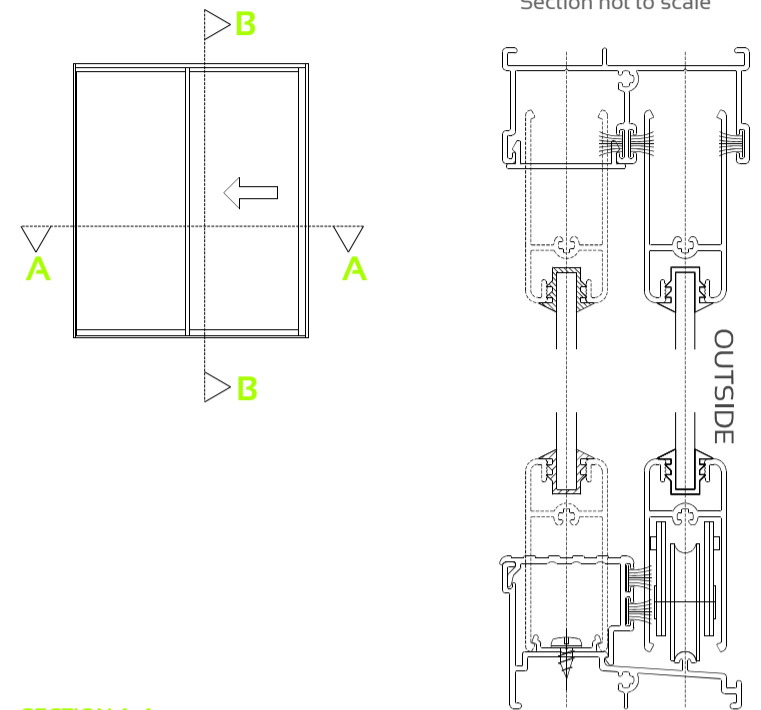

ROUGE

SLIDING DOOR

Product WallChart

OX PATIO DOOR ASSEMBLY

SECTION B-B
Section not to scale

SECTION A-A
Section not to scale

OXX PATIO DOOR ASSEMBLY

SECTION B-B
Section not to scale

SECTION A-A
Section not to scale

 DIE No. W34206 Rouge Frame Head	 DIE No. W34633 Rouge Head Rail Triple Track	 DIE No. W34208 Rouge Cover Threshold
 DIE No. W34247 Rouge Frame Jamb	 DIE No. W34634 Rouge Jamb Rail Triple Track	 DIE No. W34204 Rouge Cover Head
 DIE No. W34200 Rouge Frame Sill	 DIE No. W34635 Rouge Sill Rail Triple Track	 DIE No. W34636 Rouge Threshold Triple Track
 DIE No. W34207 Rouge Sash Head & Sill	 DIE No. W56834 Rouge Stile Lock	 DIE No. W34205 Rouge Stile Fixed
 DIE No. W56831 Rouge Interlocker	 DIE No. W56832 Rouge Interlocker 60mm	 DIE No. W34248 Rouge Cover Jamb
 DIE No. W56833 Rouge Interlocker 75mm	 DIE No. W34637 Rouge Adaptor Triple Track	
 DIE No. W57036 Rouge Meeting Stile Female	 DIE No. W57037 Rouge Meeting Stile Male	
 DIE No. W34638 Rouge Jamb Cover Triple Track	 DIE No. W34201 Rouge Sill Adaptor	