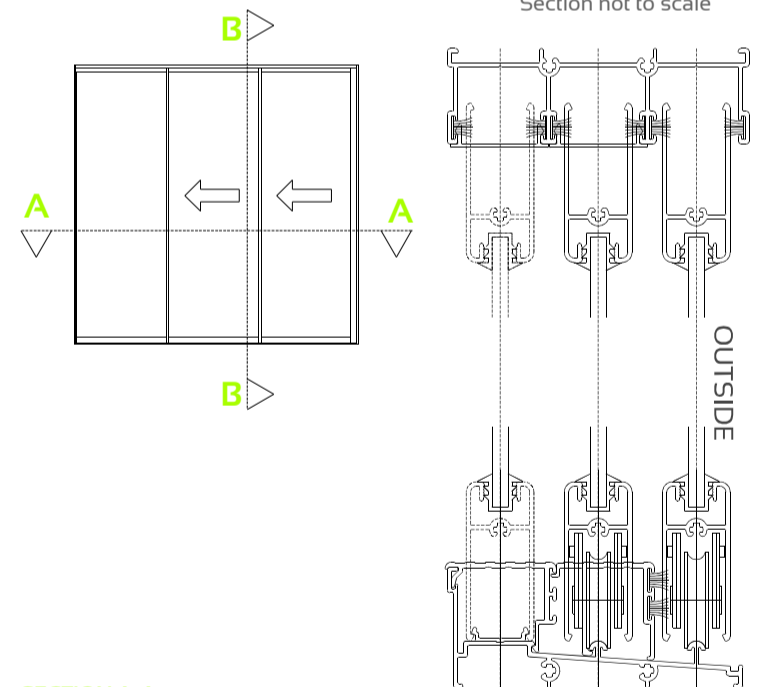

ROUGE

SLIDING DOOR

Product WallChart

OX PATIO DOOR ASSEMBLY

SECTION B-B
Section not to scale

SECTION A-A
Section not to scale

OXX PATIO DOOR ASSEMBLY

SECTION B-B
Section not to scale

SECTION A-A
Section not to scale

 DIE No. W34206 Rouge Frame Head	 DIE No. W34633 Rouge Head Rail Triple Track	 DIE No. W34208 Rouge Cover Threshold
 DIE No. W34247 Rouge Frame Jamb	 DIE No. W34634 Rouge Jamb Rail Triple Track	 DIE No. W34204 Rouge Cover Head
 DIE No. W34200 Rouge Frame Sill	 DIE No. W34635 Rouge Sill Rail Triple Track	 DIE No. W34636 Rouge Threshold Triple Track
 DIE No. W34207 Rouge Sash Head & Sill	 DIE No. W56834 Rouge Stile Lock	 DIE No. W34205 Rouge Stile Fixed
 DIE No. W56831 Rouge Interlocker	 DIE No. W56832 Rouge Interlocker 60mm	 DIE No. W34248 Rouge Cover Jamb
 DIE No. W56833 Rouge Interlocker 75mm	 DIE No. W34637 Rouge Adaptor Triple Track	
 DIE No. W57036 Rouge Meeting Stile Female	 DIE No. W57037 Rouge Meeting Stile Male	
 DIE No. W34638 Rouge Jamb Cover Triple Track	 DIE No. W34201 Rouge Sill Adaptor	