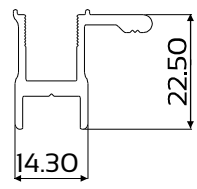

DIE No. W52007 Cas28 54mm Outer Frame

DIE No. W24496 Jamb Rail

DIE No. W53888 Sash Interlocker

DIE No. W26364 Fixing Lug

DIE No. W27603 Sill Baffle Plate

DIE No. W28482 OXXO Adaptor

DIE No. W28476 Sash Outer Frame

DIE No. W28475 Sash Head & Sill

DIE No. W14014 Sill Ext

DIE No. W24497 Coupling Mullion

Elevations & Sections

SECTION B-B
Section not to scale

SECTION A-A
Section not to scale

SECTION B-B
Section not to scale

SECTION A-A
Section not to scale