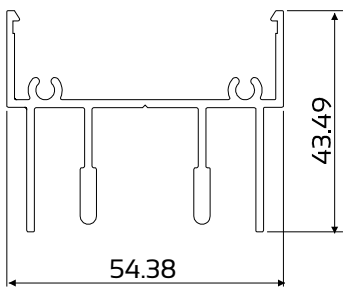

crealco | 500

SLENDERLINE SLIDING WINDOW

Profiles

DIE No. W24494 Sill Rail

DIE No. W53322 Hollow Sill Rail

DIE No. W24498 Head Rail

DIE No. W54348 Cas28 Mullion 54

DIE No. W28481 Cas30.5 54mm Outer Frame

DIE No. W52007 Cas28 54mm Outer Frame

DIE No. W24496 Jamb Rail

DIE No. W53888 Sash Interlocker

DIE No. W26364 Fixing Lug

DIE No. W27603 Sill Baffle Plate

DIE No. W28482 OXXO Adaptor

DIE No. W28476 Sash Outer Frame

DIE No. W28475 Sash Head & Sill

DIE No. W14014 Sill Ext

DIE No. W24497 Coupling Mullion

Elevations & Sections

SECTION B-B
Section not to scale

SECTION A-A
Section not to scale

SECTION B-B
Section not to scale

SECTION A-A
Section not to scale