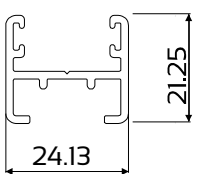

DIE No. W52007 Cas28 54mm Outer Frame

DIE No. W24496 Jamb Rail

DIE No. W53888 Sash Interlocker

DIE No. W26364 Fixing Lug

DIE No. W27603 Sill Baffle Plate

DIE No. W28482 OXXO Adaptor

DIE No. W28476 Sash Outer Frame

DIE No. W28475 Sash Head & Sill

DIE No. W14014 Sill Ext

DIE No. W24497 Coupling Mullion

Elevations & Sections

SECTION B-B
Section not to scale

SECTION A-A
Section not to scale

SECTION B-B
Section not to scale

SECTION A-A
Section not to scale