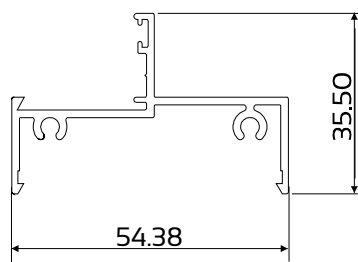

crealco | 500

SLENDERLINE SLIDING WINDOW

Profiles

DIE No. W24494 Sill Rail

DIE No. W53322 Hollow Sill Rail

DIE No. W24498 Head Rail

DIE No. W54348 Cas28 Mullion 54

DIE No. W28481 Cas30.5 54mm Outer Frame

DIE No. W52007 Cas28 54mm Outer Frame

DIE No. W24496 Jamb Rail

DIE No. W53888 Sash Interlocker

DIE No. W26364 Fixing Lug

DIE No. W27603 Sill Baffle Plate

DIE No. W28482 OXXO Adaptor

DIE No. W28476 Sash Outer Frame

DIE No. W28475 Sash Head & Sill

DIE No. W14014 Sill Ext

DIE No. W24497 Coupling Mullion

Elevations & Sections

SECTION B-B
Section not to scale

SECTION A-A
Section not to scale

SECTION B-B
Section not to scale

SECTION A-A
Section not to scale