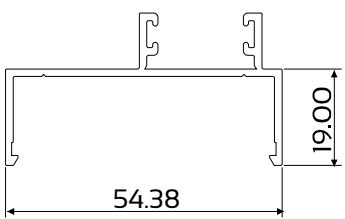

crealco | 500

SLENDERLINE SLIDING WINDOW

Profiles

DIE No. W24494 Sill Rail

DIE No. W53322 Hollow Sill Rail

DIE No. W24498 Head Rail

DIE No. W54348 Cas28 Mullion 54

DIE No. W28481 Cas30.5 54mm Outer Frame

DIE No. W52007 Cas28 54mm Outer Frame

DIE No. W24496 Jamb Rail

DIE No. W53888 Sash Interlocker

DIE No. W26364 Fixing Lug

DIE No. W27603 Sill Baffle Plate

DIE No. W28482 OXXO Adaptor

DIE No. W28476 Sash Outer Frame

DIE No. W28475 Sash Head & Sill

DIE No. W14014 Sill Ext

DIE No. W24497 Coupling Mullion

Elevations & Sections

SECTION B-B
Section not to scale

SECTION A-A
Section not to scale

SECTION B-B
Section not to scale

SECTION A-A
Section not to scale