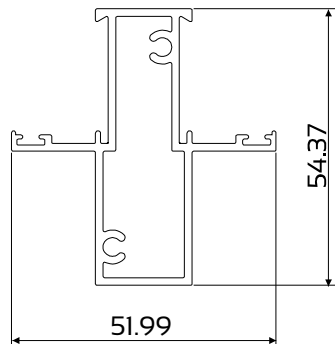

crealco | 500

SLENDERLINE SLIDING WINDOW

Profiles

DIE No. W24494 Sill Rail

DIE No. W53322 Hollow Sill Rail

DIE No. W24498 Head Rail

DIE No. W54348 Cas28 Mullion 54

DIE No. W28481 Cas30.5 54mm Outer Frame

DIE No. W52007 Cas28 54mm Outer Frame

DIE No. W24496 Jamb Rail

DIE No. W53888 Sash Interlocker

DIE No. W26364 Fixing Lug

DIE No. W27603 Sill Baffle Plate

DIE No. W28482 OXXO Adaptor

DIE No. W28476 Sash Outer Frame

DIE No. W28475 Sash Head & Sill

DIE No. W14014 Sill Ext

DIE No. W24497 Coupling Mullion

Elevations & Sections

SECTION B-B
Section not to scale

SECTION A-A
Section not to scale

SECTION B-B
Section not to scale

SECTION A-A
Section not to scale