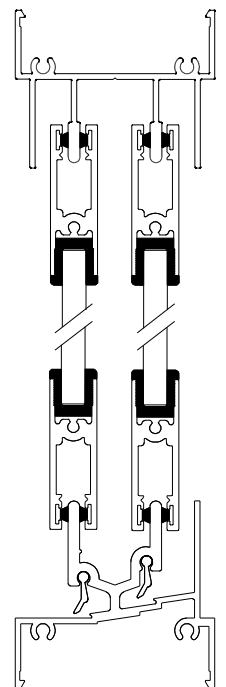

crealco | 500

SLENDERLINE SLIDING WINDOW

Profiles

DIE No. W24494 Sill Rail

DIE No. W53322 Hollow Sill Rail

DIE No. W24498 Head Rail

DIE No. W54348 Cas28 Mullion 54

DIE No. W28481 Cas30.5 54mm Outer Frame

DIE No. W52007 Cas28 54mm Outer Frame

DIE No. W24496 Jamb Rail

DIE No. W53888 Sash Interlocker

DIE No. W26364 Fixing Lug

DIE No. W27603 Sill Baffle Plate

DIE No. W28482 OXXO Adaptor

DIE No. W28476 Sash Outer Frame

DIE No. W28475 Sash Head & Sill

DIE No. W14014 Sill Ext

DIE No. W24497 Coupling Mullion

Elevations & Sections

SECTION B-B
Section not to scale

SECTION A-A
Section not to scale

SECTION B-B
Section not to scale

SECTION A-A
Section not to scale