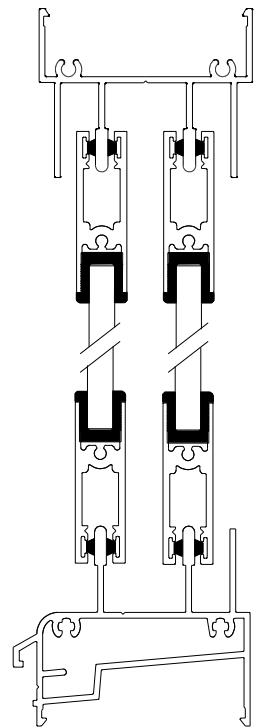

crealco | 500

SLENDERLINE SLIDING WINDOW

Profiles

DIE No. W24494 Sill Rail

DIE No. W53322 Hollow Sill Rail

DIE No. W24498 Head Rail

DIE No. W54348 Cas28 Mullion 54

DIE No. W28481 Cas30.5 54mm Outer Frame

DIE No. W52007 Cas28 54mm Outer Frame

DIE No. W24496 Jamb Rail

DIE No. W53888 Sash Interlocker

DIE No. W26364 Fixing Lug

DIE No. W27603 Sill Baffle Plate

DIE No. W28482 OXXO Adaptor

DIE No. W28476 Sash Outer Frame

DIE No. W28475 Sash Head & Sill

DIE No. W14014 Sill Ext

DIE No. W24497 Coupling Mullion

Elevations & Sections

SECTION B-B
Section not to scale

SECTION A-A
Section not to scale

SECTION B-B
Section not to scale

SECTION A-A
Section not to scale