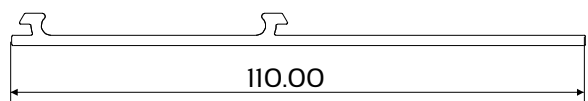

DIE No. W26364 Fixing Lug