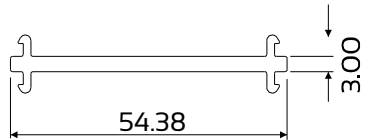

DIE No. W52007 Cas28 54mm Outer Frame

DIE No. W24496 Jamb Rail

DIE No. W53888 Sash Interlocker

DIE No. W26364 Fixing Lug

DIE No. W27603 Sill Baffle Plate

DIE No. W28482 OXXO Adaptor

DIE No. W28476 Sash Outer Frame

DIE No. W28475 Sash Head & Sill

DIE No. W14014 Sill Ext

DIE No. W24497 Coupling Mullion

Elevations & Sections

SECTION B-B
Section not to scale

SECTION A-A
Section not to scale

SECTION B-B
Section not to scale