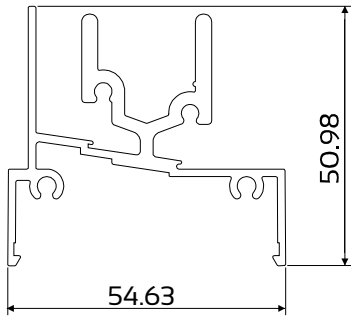

crealco | 500

SLENDERLINE SLIDING WINDOW

Profiles

DIE No. W24494 Sill Rail

DIE No. W53322 Hollow Sill Rail

DIE No. W24498 Head Rail

DIE No. W54348 Cas28 Mullion 54

DIE No. W28481 Cas30.5 54mm Outer Frame

DIE No. W52007 Cas28 54mm Outer Frame

DIE No. W24496 Jamb Rail

DIE No. W53888 Sash Interlocker

DIE No. W26364 Fixing Lug

DIE No. W27603 Sill Baffle Plate

DIE No. W28482 OXXO Adaptor

DIE No. W28476 Sash Outer Frame

DIE No. W28475 Sash Head & Sill

DIE No. W14014 Sill Ext

DIE No. W24497 Coupling Mullion

Elevations & Sections

SECTION B-B
Section not to scale

SECTION A-A
Section not to scale

SECTION B-B
Section not to scale

SECTION A-A
Section not to scale