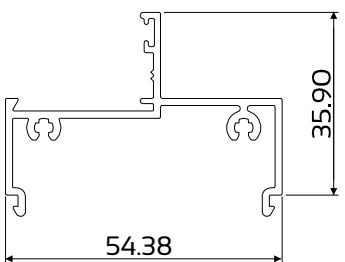

crealco | 500

SLENDERLINE SLIDING WINDOW

Profiles

DIE No. W24494 Sill Rail

DIE No. W53322 Hollow Sill Rail

DIE No. W24498 Head Rail

DIE No. W54348 Cas28 Mullion 54

DIE No. W28481 Cas30.5 54mm Outer Frame

DIE No. W52007 Cas28 54mm Outer Frame

DIE No. W24496 Jamb Rail

DIE No. W53888 Sash Interlocker

DIE No. W26364 Fixing Lug

DIE No. W27603 Sill Baffle Plate

DIE No. W28482 OXXO Adaptor

DIE No. W28476 Sash Outer Frame

DIE No. W28475 Sash Head & Sill

DIE No. W14014 Sill Ext

DIE No. W24497 Coupling Mullion

Elevations & Sections

SECTION B-B
Section not to scale

SECTION A-A
Section not to scale

SECTION B-B
Section not to scale

SECTION A-A
Section not to scale