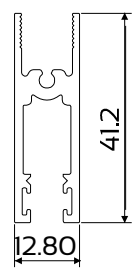

DIE No. W52007 Cas28 54mm Outer Frame

DIE No. W24496 Jamb Rail

DIE No. W53888 Sash Interlocker

DIE No. W26364 Fixing Lug

DIE No. W27603 Sill Baffle Plate

DIE No. W28482 OXXO Adaptor

DIE No. W28476 Sash Outer Frame

DIE No. W28475 Sash Head & Sill

DIE No. W14014 Sill Ext

DIE No. W24497 Coupling Mullion

Elevations & Sections

SECTION B-B
Section not to scale

SECTION A-A
Section not to scale

SECTION B-B
Section not to scale

SECTION A-A
Section not to scale