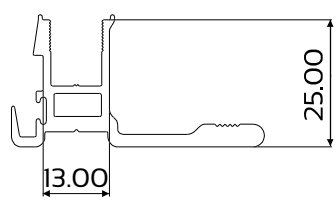

crealco | 500

SLENDERLINE SLIDING WINDOW

Profiles

DIE No. W24494 Sill Rail

DIE No. W53322 Hollow Sill Rail

DIE No. W24498 Head Rail

DIE No. W54348 Cas28 Mullion 54

DIE No. W28481 Cas30.5 54mm Outer Frame

DIE No. W52007 Cas28 54mm Outer Frame

DIE No. W24496 Jamb Rail

DIE No. W53888 Sash Interlocker

DIE No. W26364 Fixing Lug

DIE No. W27603 Sill Baffle Plate

DIE No. W28482 OXXO Adaptor

DIE No. W28476 Sash Outer Frame

DIE No. W28475 Sash Head & Sill

DIE No. W14014 Sill Ext

DIE No. W24497 Coupling Mullion

Elevations & Sections

SECTION B-B
Section not to scale

SECTION A-A
Section not to scale

SECTION B-B
Section not to scale

SECTION A-A
Section not to scale