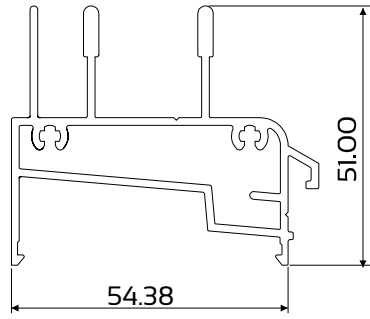

crealco | 500

SLENDERLINE SLIDING WINDOW

Profiles

DIE No. W24494 Sill Rail

DIE No. W53322 Hollow Sill Rail

DIE No. W24498 Head Rail

DIE No. W54348 Cas28 Mullion 54

DIE No. W28481 Cas30.5 54mm Outer Frame

DIE No. W52007 Cas28 54mm Outer Frame

DIE No. W24496 Jamb Rail

DIE No. W53888 Sash Interlocker

DIE No. W26364 Fixing Lug

DIE No. W27603 Sill Baffle Plate

DIE No. W28482 OXXO Adaptor

DIE No. W28476 Sash Outer Frame

DIE No. W28475 Sash Head & Sill

DIE No. W14014 Sill Ext

DIE No. W24497 Coupling Mullion

Elevations & Sections

SECTION B-B
Section not to scale

SECTION A-A
Section not to scale

SECTION B-B
Section not to scale

SECTION A-A
Section not to scale